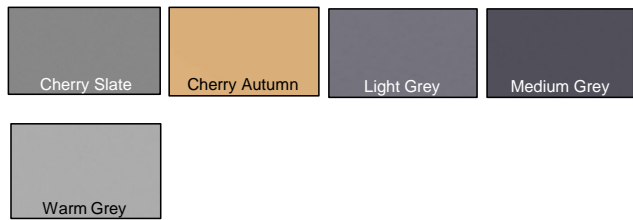

Pro-Mark® Marker

M267-0215 Cherry Slate
M267-0267 Cherry Autumn
M267-2024 Light Grey
M267-2025 Medium Grey
M267-2026 Warm Grey