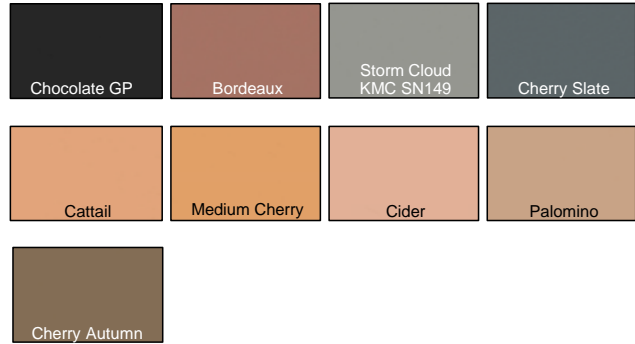

NEW PRODUCTS

PO Box 22000, Hickory, NC 28603 • Customer Service: Toll Free 800-545-0047 • www.mohawkfinishing.com

Tone Finish Toner

- M101-0184 Chocolate GP
- M101-0201 Bordeaux
- M101-0211 Storm Cloud KMC SN149
- M101-0215 Cherry Slate
- M101-0263 Cattail
- M101-0264 Medium Cherry
- M101-0265 Cider
- M101-0266 Palomino
- M101-0267 Cherry Autumn

Colored Lacquer Enamel Aerosol

- M104-0210 London Skyline KMC PT175
- M104-4226 Brigett

Leather Repair Basecoat

- M109-3017 Chicago Blue

Sand Thru Stick

- M211-0016 Honey
- M211-0017 Oregano
- M211-0018 Harvest
- M211-0019 Butterscotch

M293-0001 Mocha Java Glaze 1068150
 M293-0002 Tuscan (Sumatra) 15752017 Oyster
 M293-0004 Desert (Toasted) 15752041
 M293-4001 Ebony/Black 9731200BKH

Background Marker Touch-Up

M294-0078 Brook Trout
 M294-0213 Lagoon
 M294-0247 Dover White SWP
 M294-0262 Rocky Mountain Sky
 M294-0263 Cattail
 M294-0264 Medium Cherry
 M294-0265 Cider
 M294-0266 Palomino
 M294-0268 Light Greige SWP
 M294-0269 Hale Navy SWP
 M294-0270 Mid Greige SWP
 M294-0273 Gauntlet Gray SWP
 M294-0276 Naval SWP
 M294-0277 Gray Paper SWP
 M294-0278 Dark Greige SWP
 M294-0280 Black SWP
M294-0283 Jasper SWP*
M294-0284 Heron Plume SWP*
M294-0285 Cedar SWP*

- M561-000 Bordeaux
- M561-057 Green
- M561-059 Yellow
- M561-060 Orange
- M561-224 Black
- M561-242 Red
- M561-249 Perfect Brown
- M561-414 Blue

Patchal® Putty

- M734-0079 Husk
- M734-0081 Suede
- M734-0210 London Skyline KMC FL075
- M734-0211 Storm Cloud KMC FL249